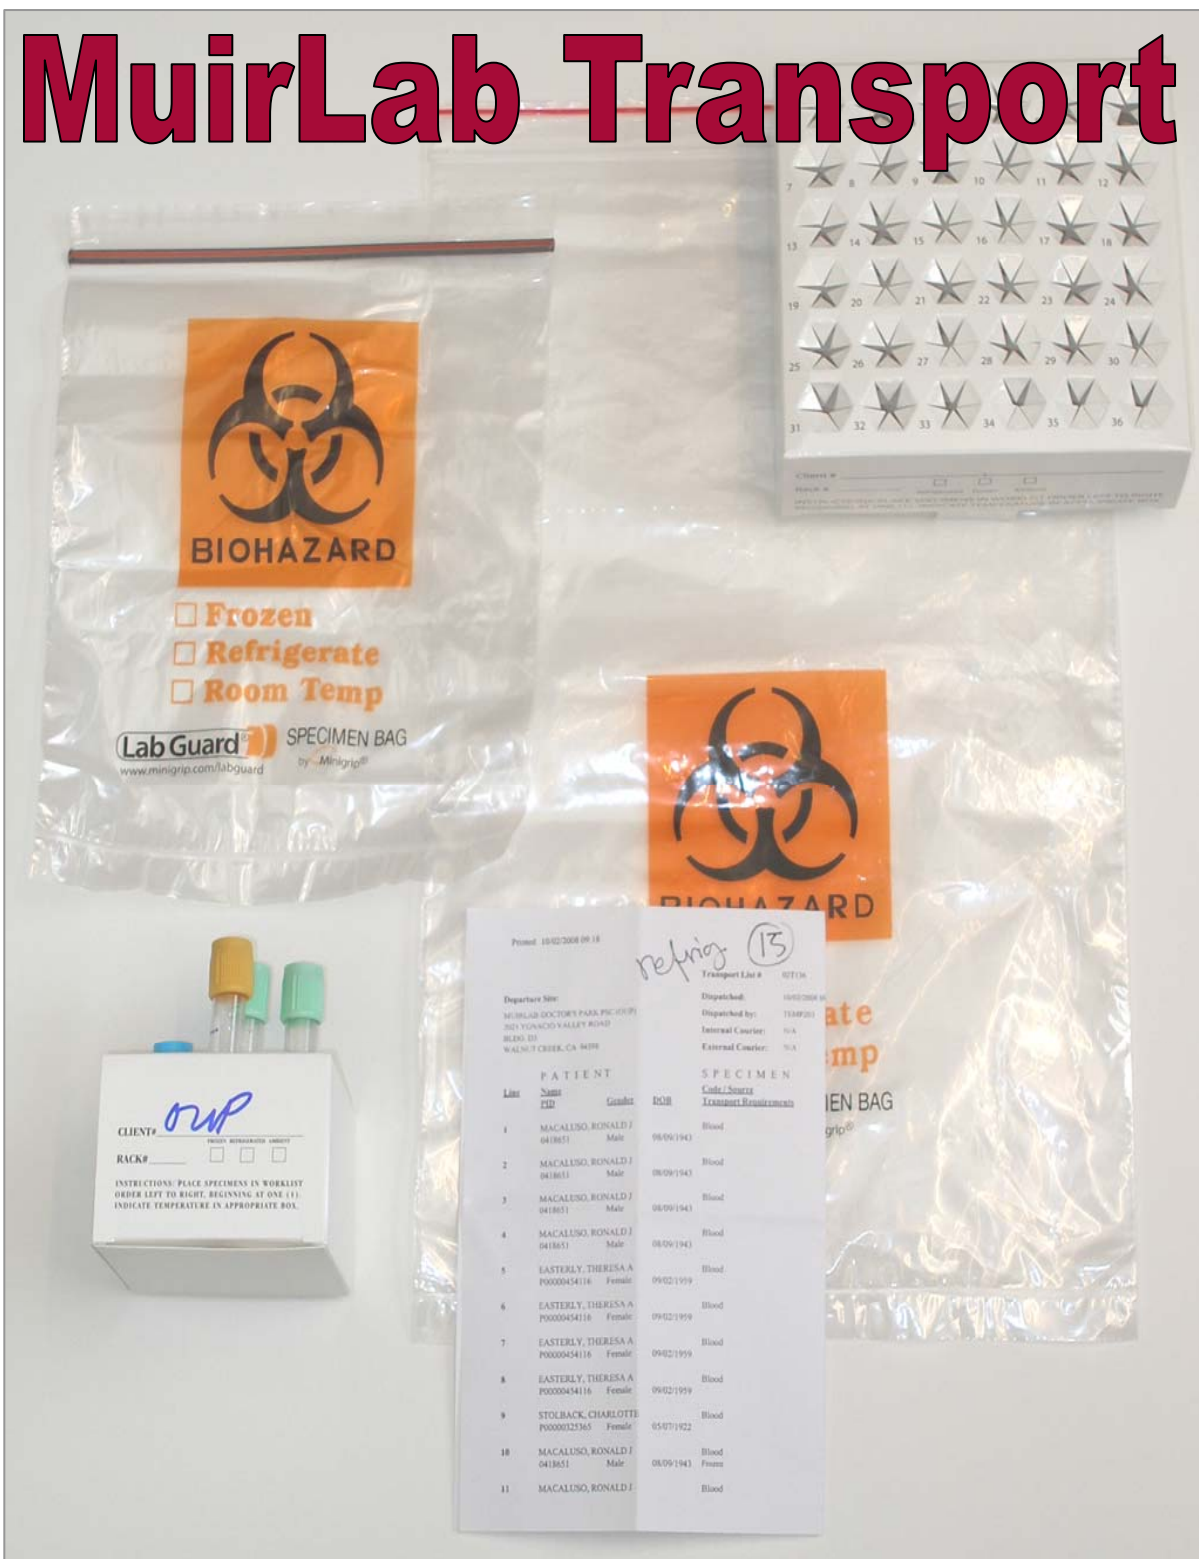

MuirLab Transport

Tube Rack in Biohazard Transport Bag

Transport Log inserted into clear pouch on the front of the Transport Bag