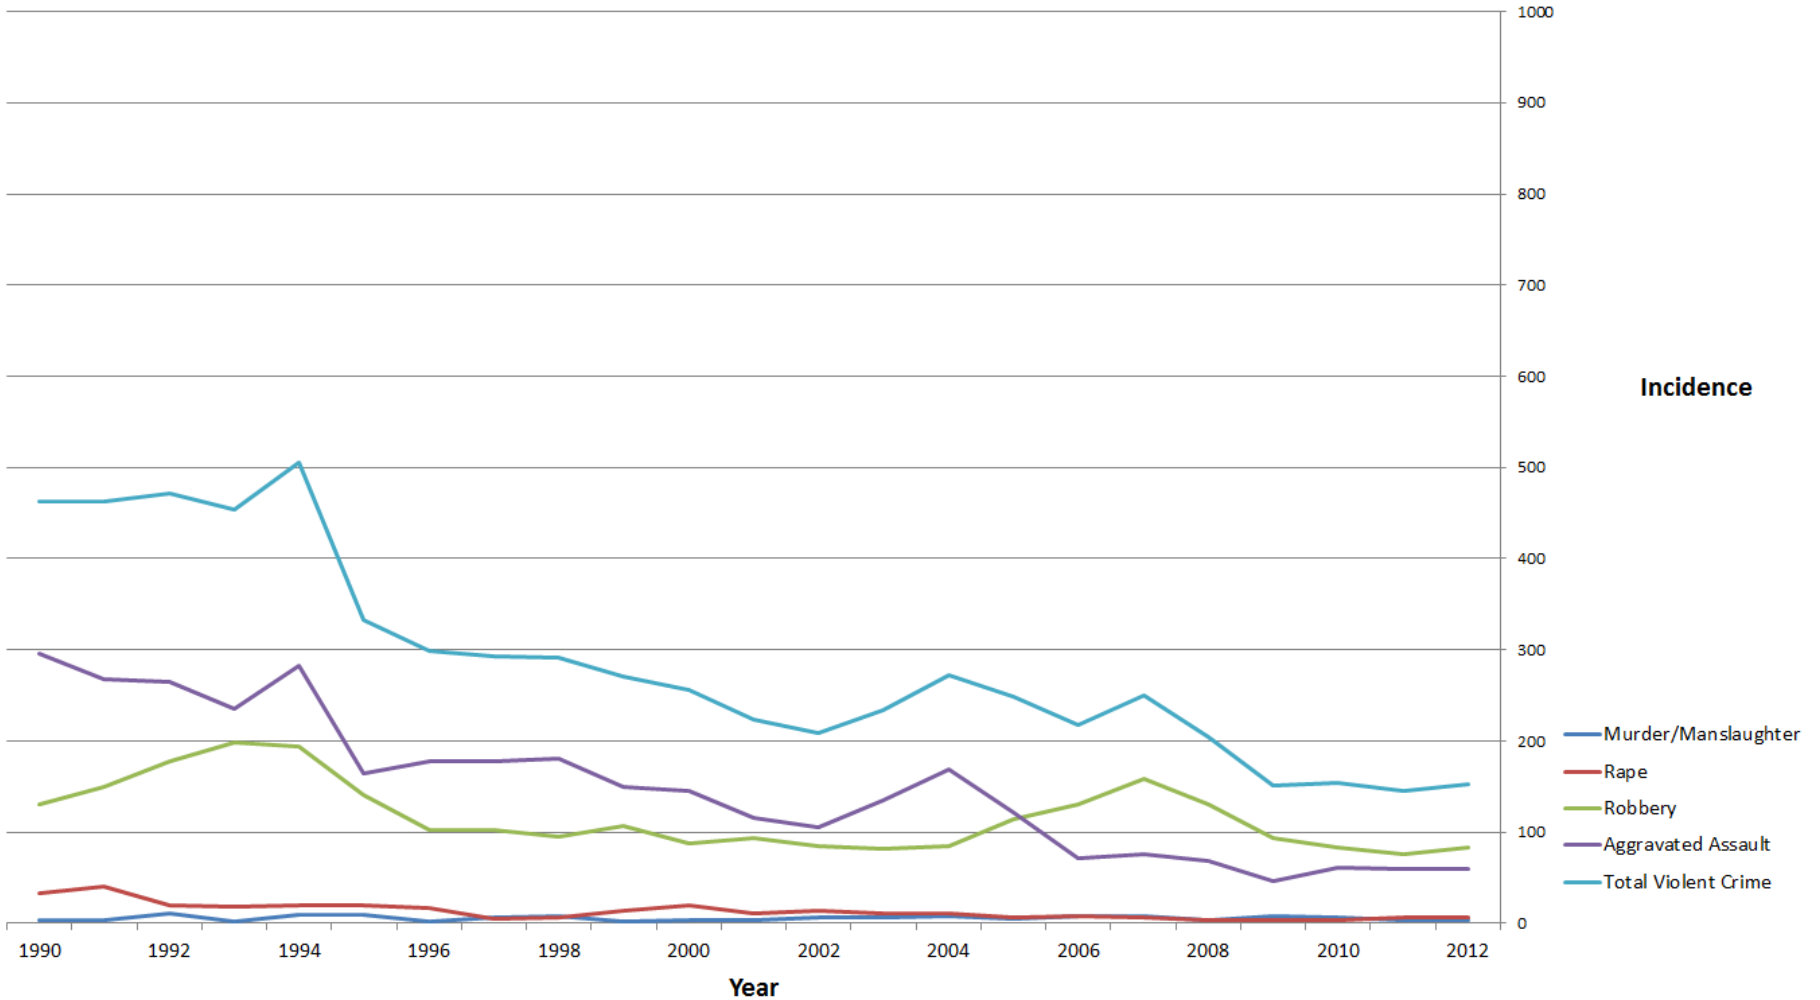

2016 Unemployment Rates

Unemployment Rates (est. Mar. 2016)	Bay Point	Pittsburg	Antioch	Brentwood	Oakley	Bethel Island
Labor Force	10,500	33,600	51,900	27,000	19,300	800
Employment	9,500	31,700	48,500	25,900	18,200	700
Unemployment Number	900	1,900	3,400	1,100	1,100	50
Unemployment Rates	9.00%	5.70%	6.60%	4.00%	5.90%	6.20%

Violent Crime Data (per capita analysis based upon 100,000 people) **from 1990 to 2012**

Violent Crime Index in Pittsburg

Violent Crime Index in Antioch

Violent Crime Index in Brentwood

Violent Crime Index in Oakley

Violent Crime Data (based on incidence) from 1990 to 2012

Violent Crime by Incidence in Pittsburg

Violent Crime by Incidence in Antioch

Violent Crime by Incidence in Brentwood

Violent Crime by Incidence in Oakley