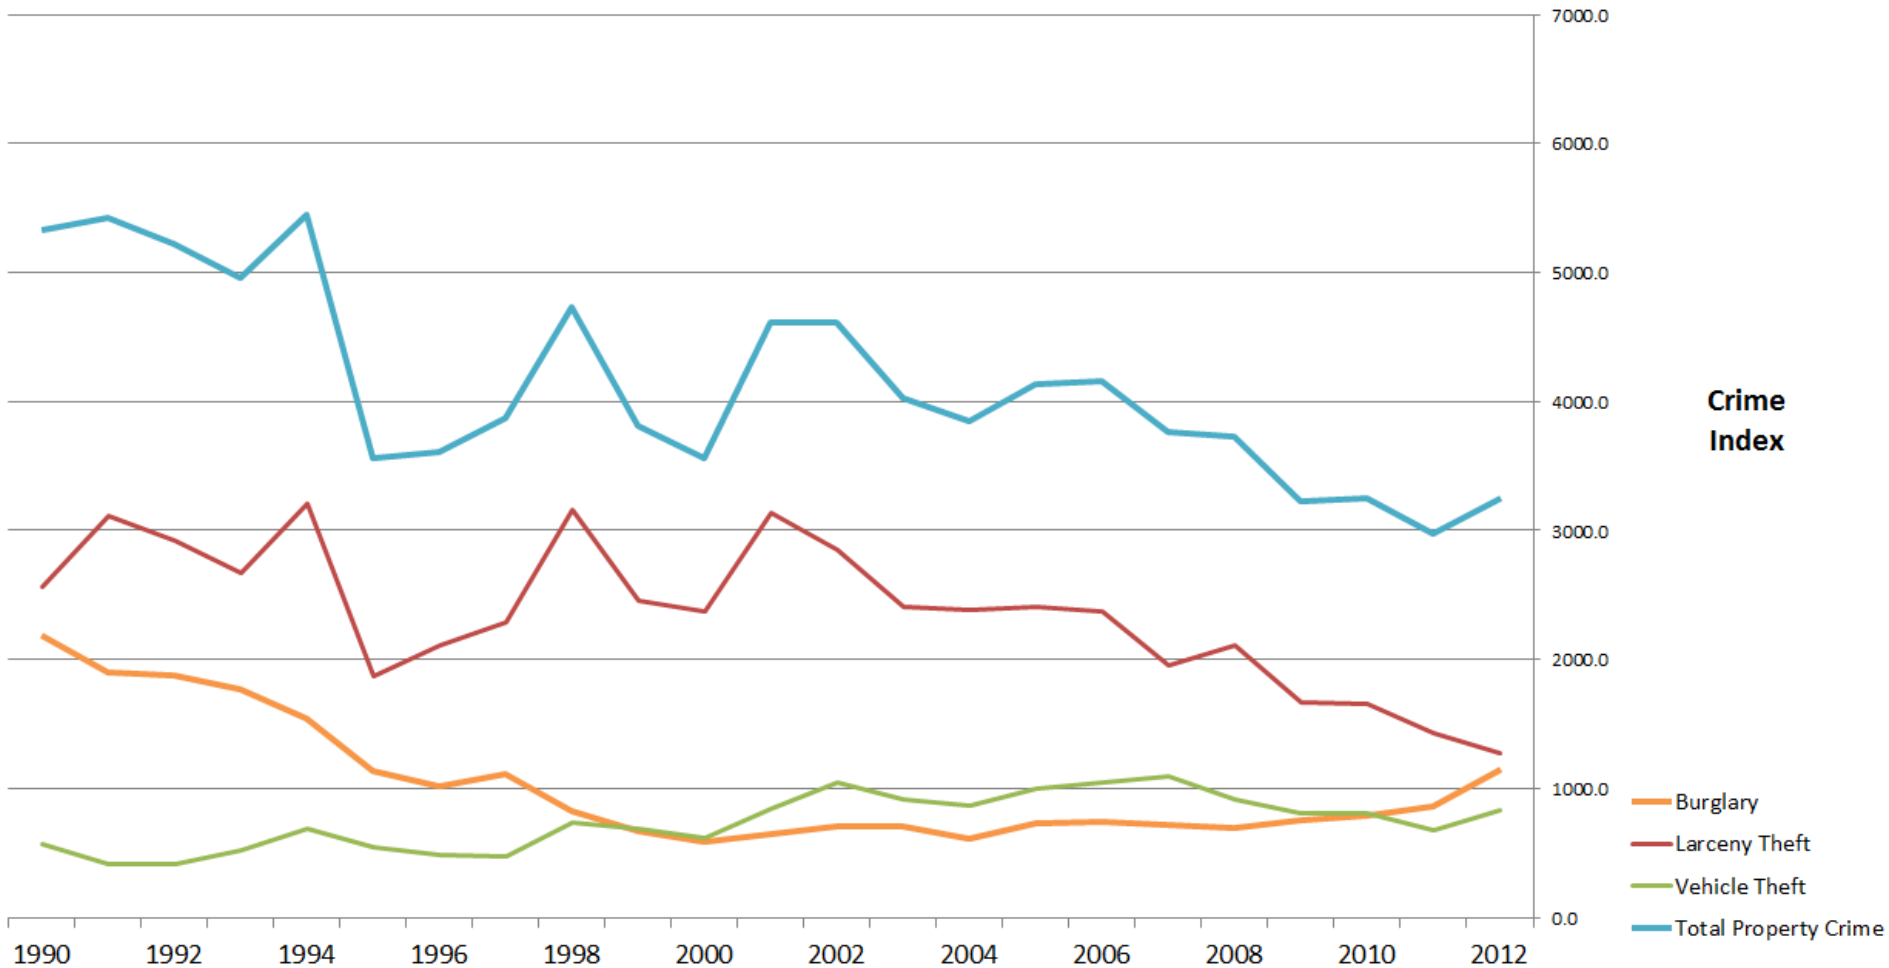

Violent Crime Data (per capita analysis based upon 100,000 people) **from 1990 to 2012**

Violent Crime Index in Pittsburg

Violent Crime Index in Antioch

Violent Crime Index in Brentwood

Violent Crime Index in Oakley

Violent Crime Data (based on incidence) from 1990 to 2012

Violent Crime by Incidence in Pittsburg

Violent Crime by Incidence in Antioch

Violent Crime by Incidence in Brentwood

Violent Crime by Incidence in Oakley

Property Crime Data (per capita analysis based upon 100,000 people)

from 1990 to 2012

Property Crime Index in Pittsburgh

Property Crime Index in Antioch

Property Crime Index in Brentwood

Property Crime Index in Oakley