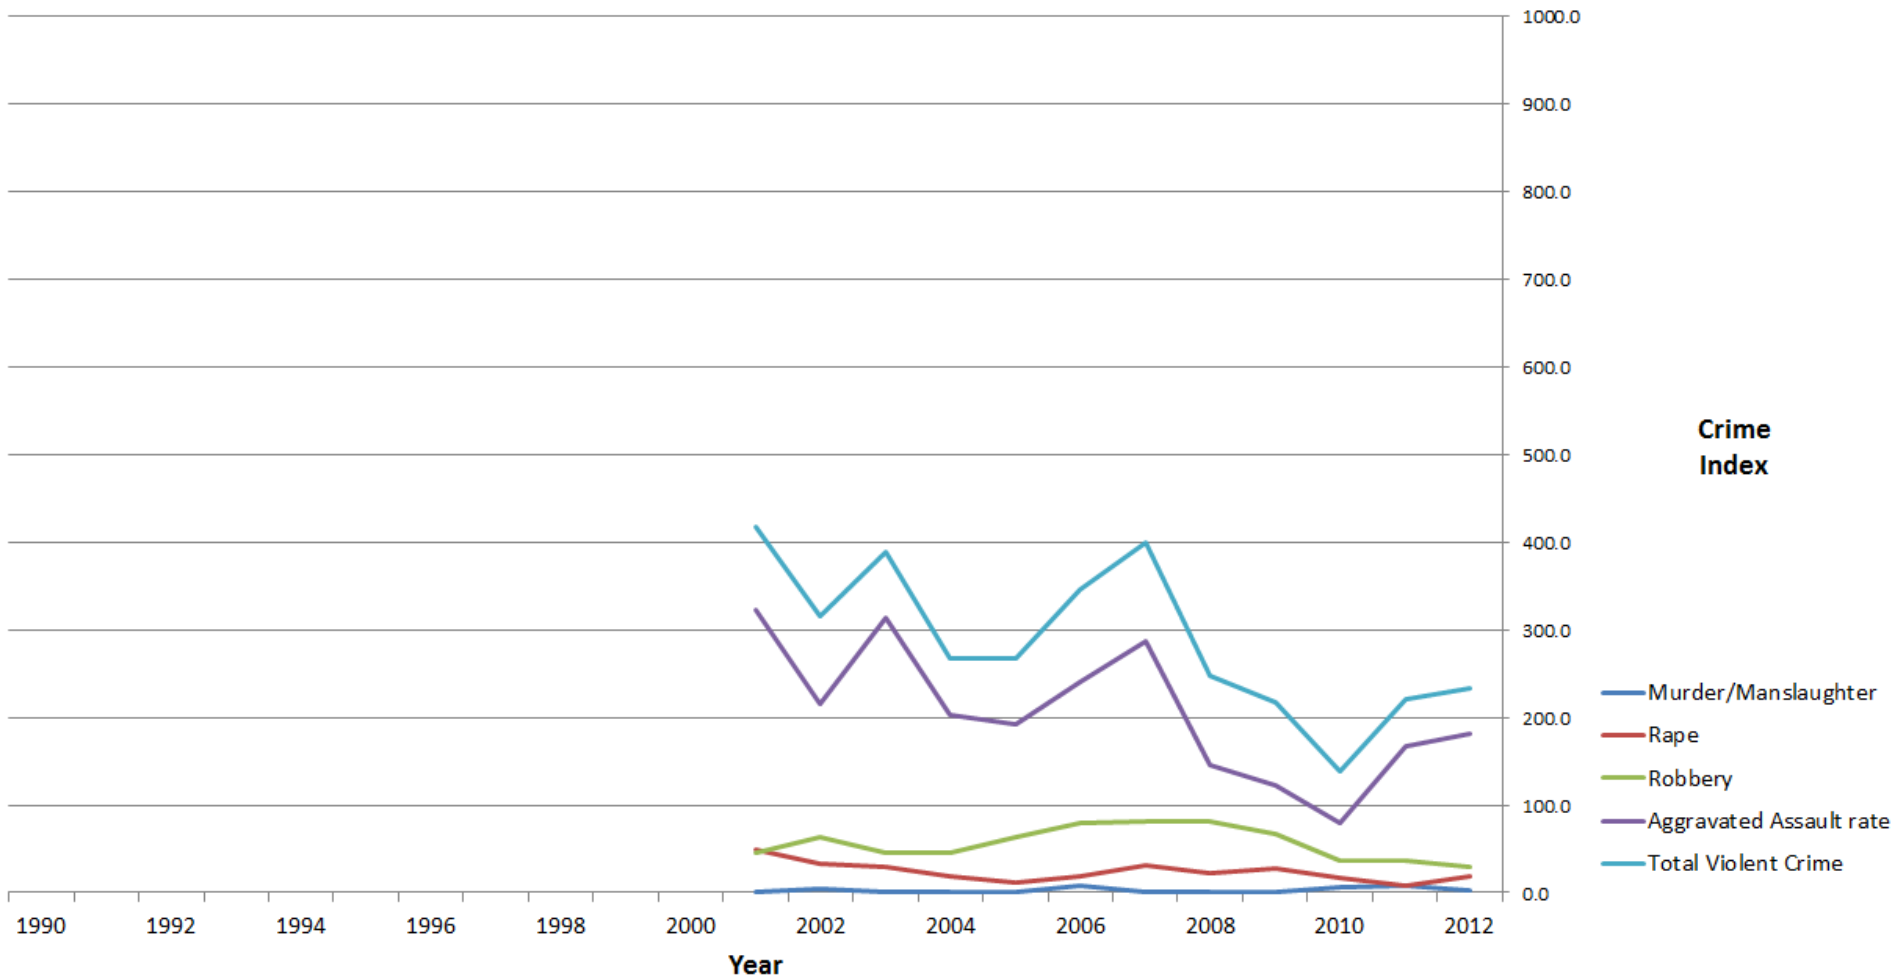

1990 to 2016 Population Growth Statistics

1990-2016 Population and Growth Statistics	Bay Point	Pittsburg	Antioch	Brentwood	Oakley	Bethel Island
2015 Population (est.)	28,718	69,427	110,542	58,962	39,817	2,158
1990 Population (Bay Point & Bethel Island ^{est.2000})	21,534	47,564	62,195	7,563	18,225	2,312
Square Miles	7	19	29	15	16	6
2015 Population Density (est. per sq mi)	3,896	3,625	3,800	3,982	2,464	388
1990 to 2016 Population Growth (Bay Point & Bethel Island ^{est.2000})	7,184	21,863	48,347	51,399	21,592	-154

Violent Crime Data (per capita analysis based upon 100,000 people) **from 1990 to 2012**

Violent Crime Index in Pittsburg

Violent Crime Index in Antioch

Violent Crime Index in Brentwood

Violent Crime Index in Oakley

Violent Crime Data (based on incidence) from 1990 to 2012

Violent Crime by Incidence in Pittsburg

Violent Crime by Incidence in Antioch

Violent Crime by Incidence in Brentwood

Violent Crime by Incidence in Oakley