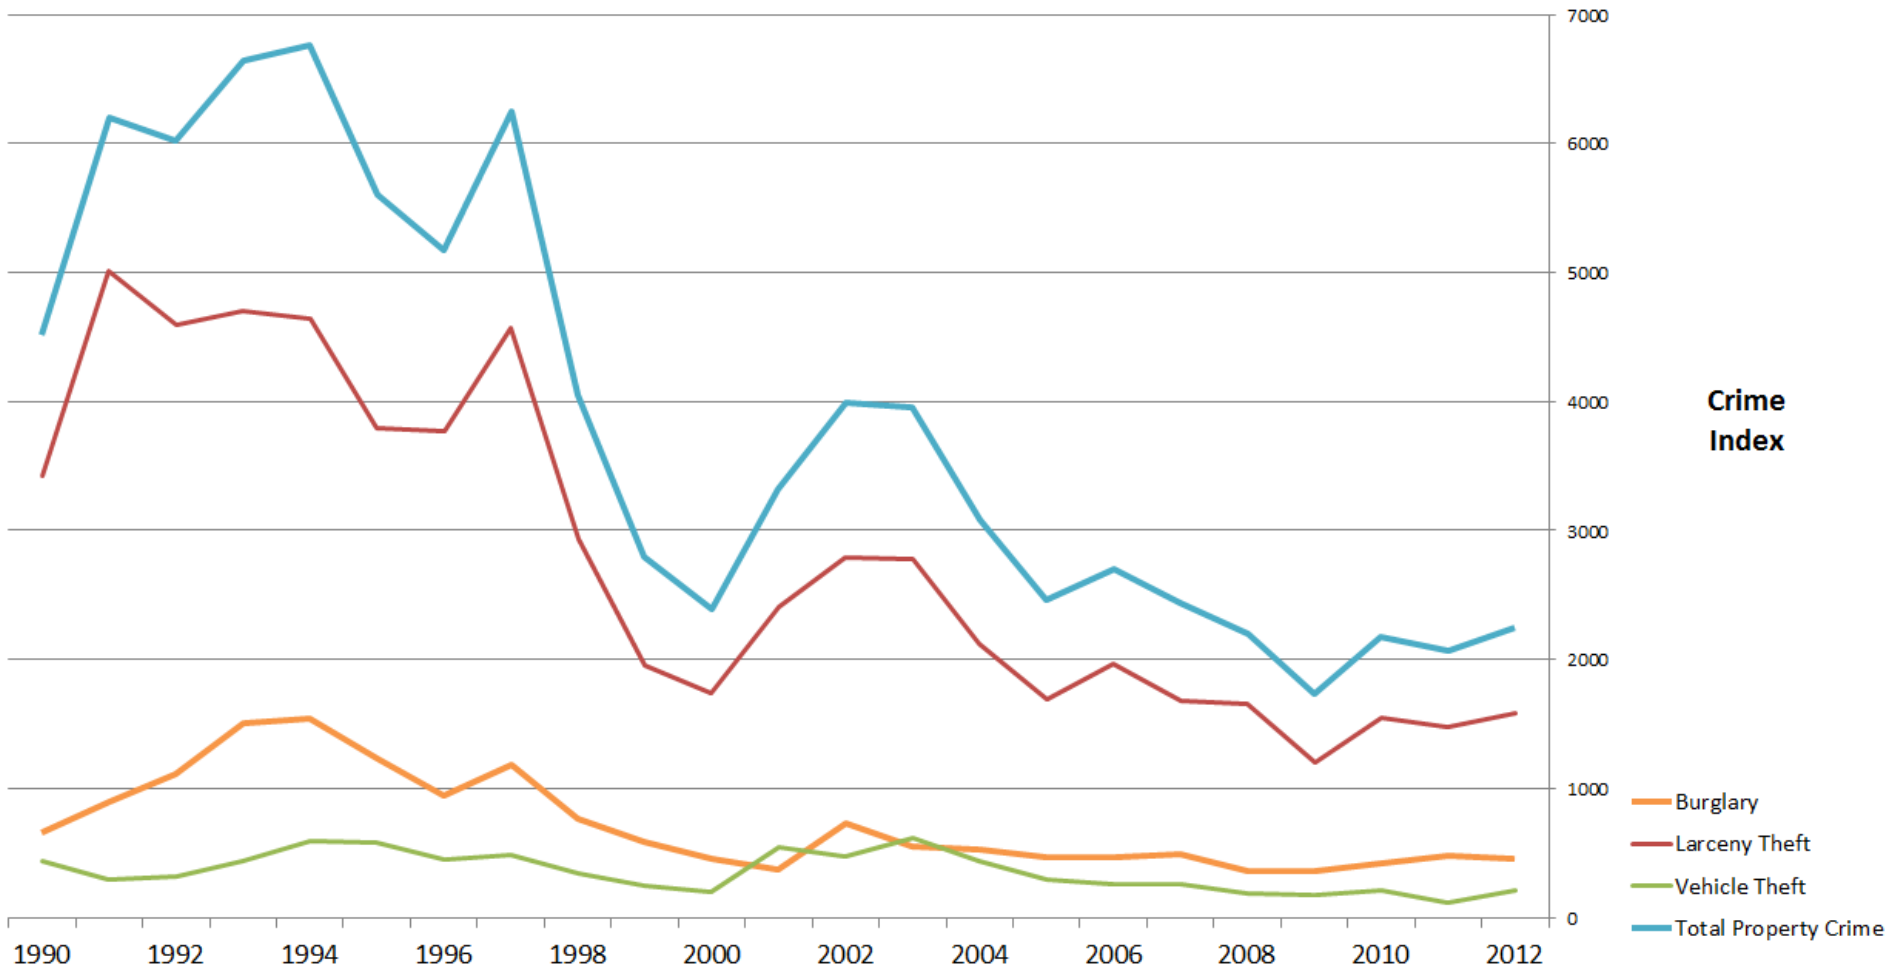

Violent Crime Data (per capita analysis based upon 100,000 people) **from 1990 to 2012**

Violent Crime Index in Pittsburg

Violent Crime Index in Antioch

Violent Crime Index in Brentwood

Violent Crime Index in Oakley

Violent Crime Data (based on incidence) from 1990 to 2012

Violent Crime by Incidence in Pittsburg

Violent Crime by Incidence in Antioch

Violent Crime by Incidence in Brentwood

Violent Crime by Incidence in Oakley

Property Crime Data (per capita analysis based upon 100,000 people)

from 1990 to 2012

Property Crime Index in Pittsburgh

Property Crime Index in Antioch

Property Crime Index in Brentwood

Property Crime Index in Oakley

**Crime
Index**

- Burglary
- Larceny Theft
- Vehicle Theft
- Total Property Crime

Property Crime Data (based on incidence)

from 1990 to 2012

Property Crime by Incidence in Pittsburgh

Incidence

- Burglary
- Larceny Theft
- Vehicle Theft
- Total Property Crime