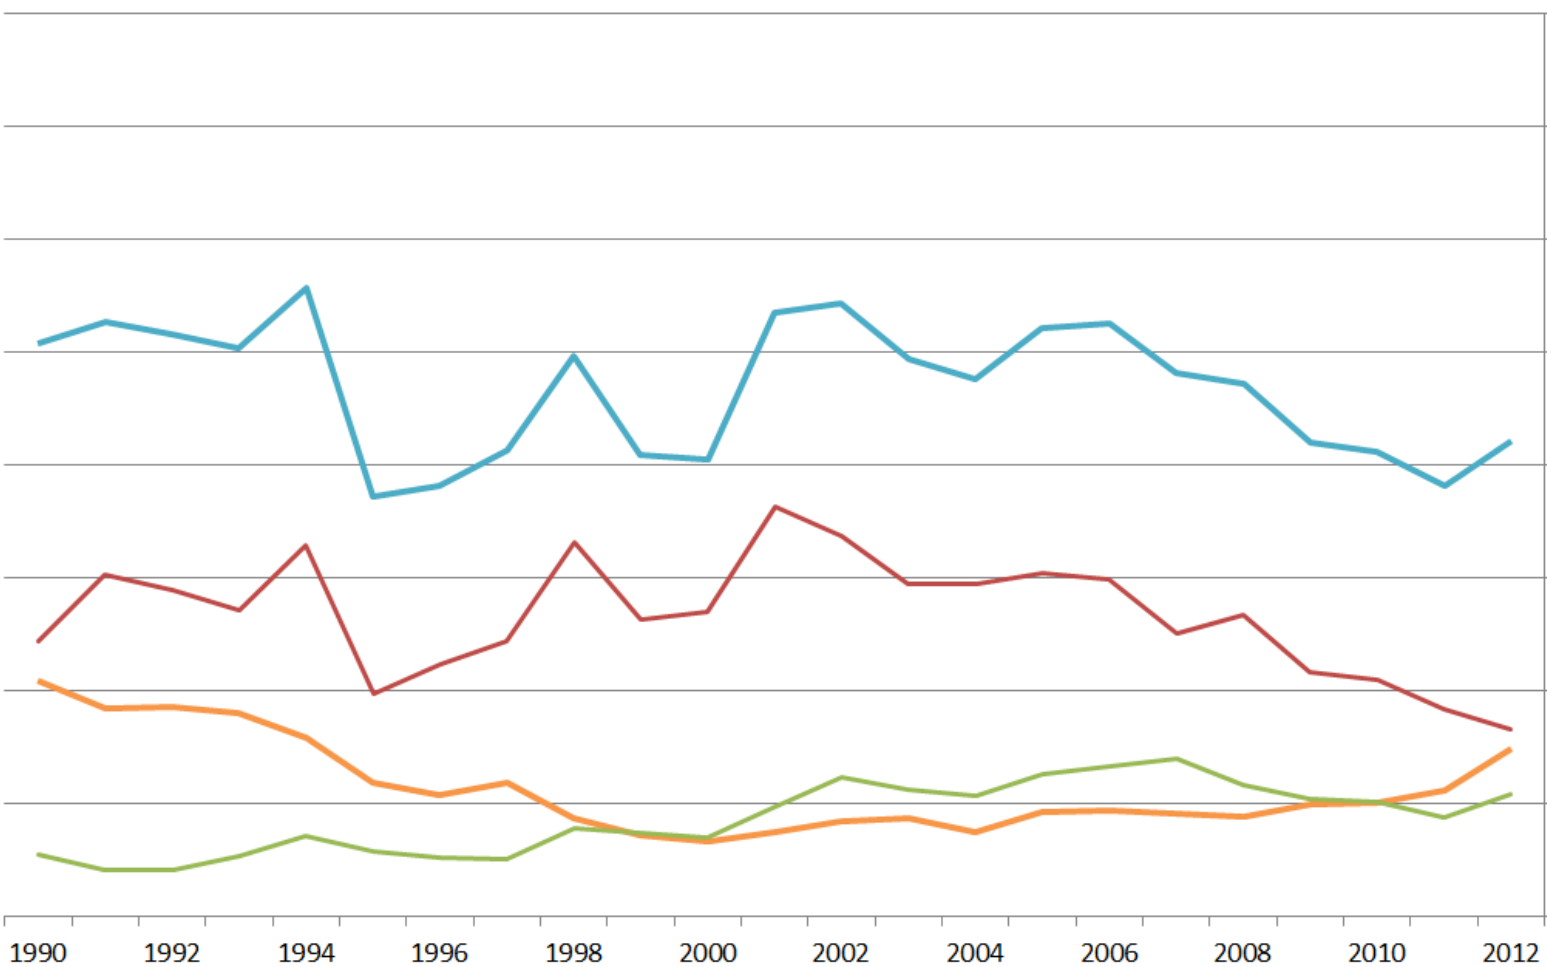

Violent Crime Data (per capita analysis based upon 100,000 people) **from 1990 to 2012**

Violent Crime Index in Pittsburg

Violent Crime Index in Antioch

Violent Crime Index in Brentwood

Violent Crime Index in Oakley

Violent Crime Data (based on incidence) from 1990 to 2012

Violent Crime by Incidence in Pittsburg

Violent Crime by Incidence in Antioch

Violent Crime by Incidence in Brentwood

Violent Crime by Incidence in Oakley

Property Crime Data (per capita analysis based upon 100,000 people)

from 1990 to 2012

Property Crime Index in Pittsburgh

Property Crime Index in Antioch

Property Crime Index in Brentwood

Property Crime Index in Oakley

**Crime
Index**

- Burglary
- Larceny Theft
- Vehicle Theft
- Total Property Crime

Property Crime Data (based on incidence)

from 1990 to 2012

Property Crime by Incidence in Pittsburgh

Incidence

- Burglary
- Larceny Theft
- Vehicle Theft
- Total Property Crime