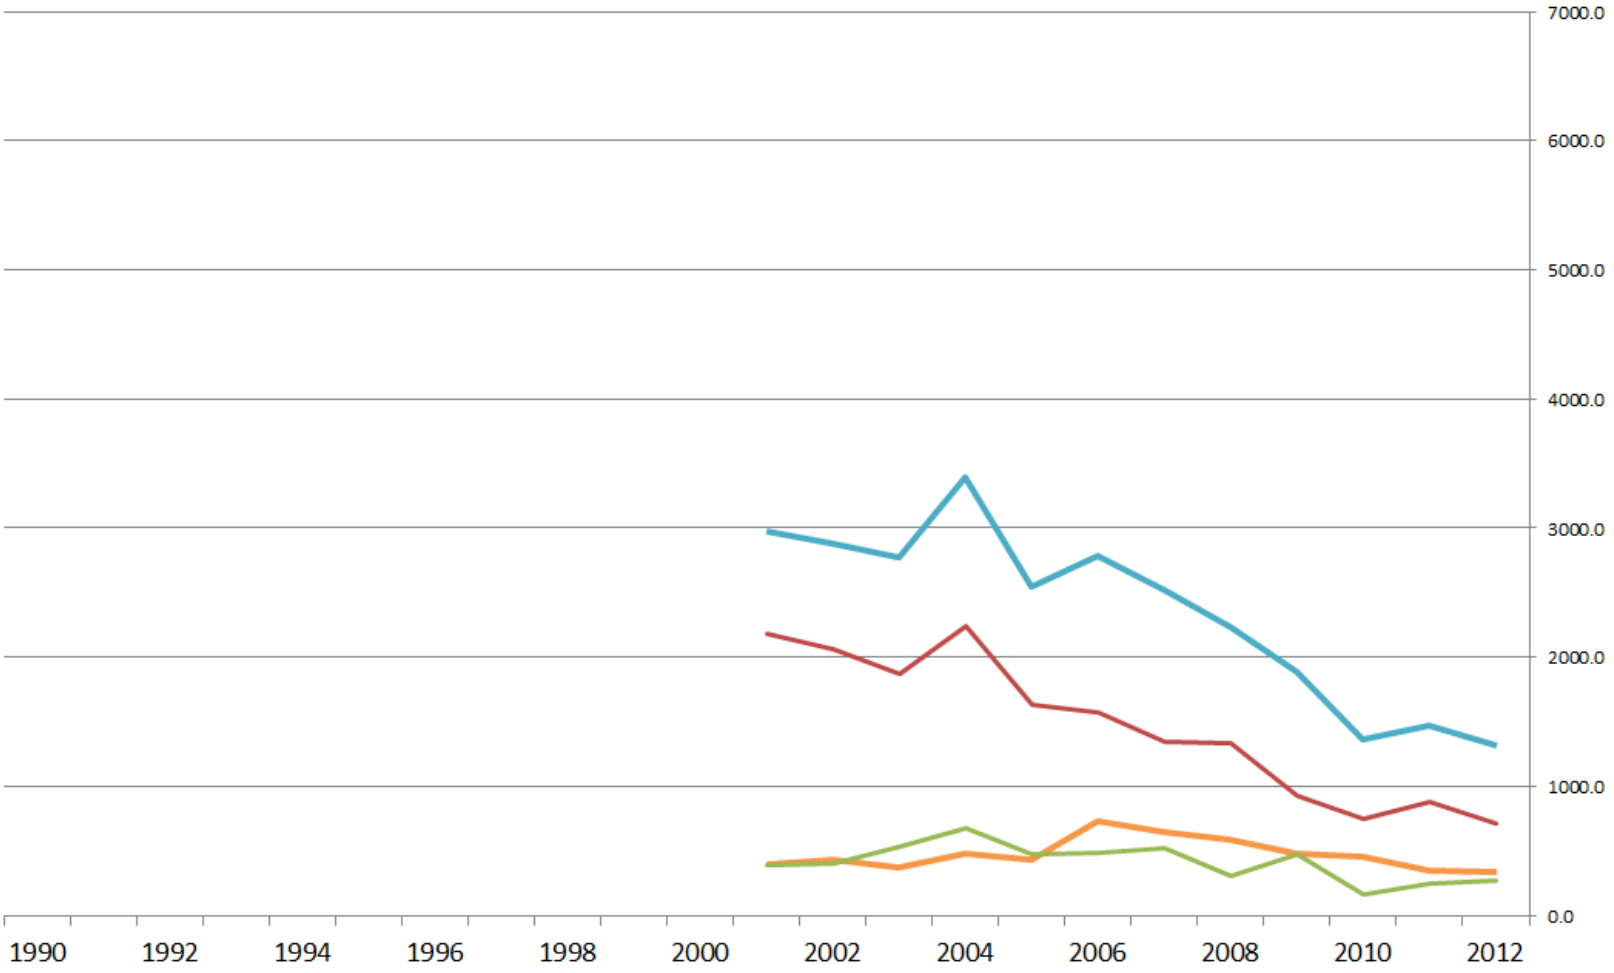

Property Crime Index in Oakley

**Crime
Index**

- Burglary
- Larceny Theft
- Vehicle Theft
- Total Property Crime