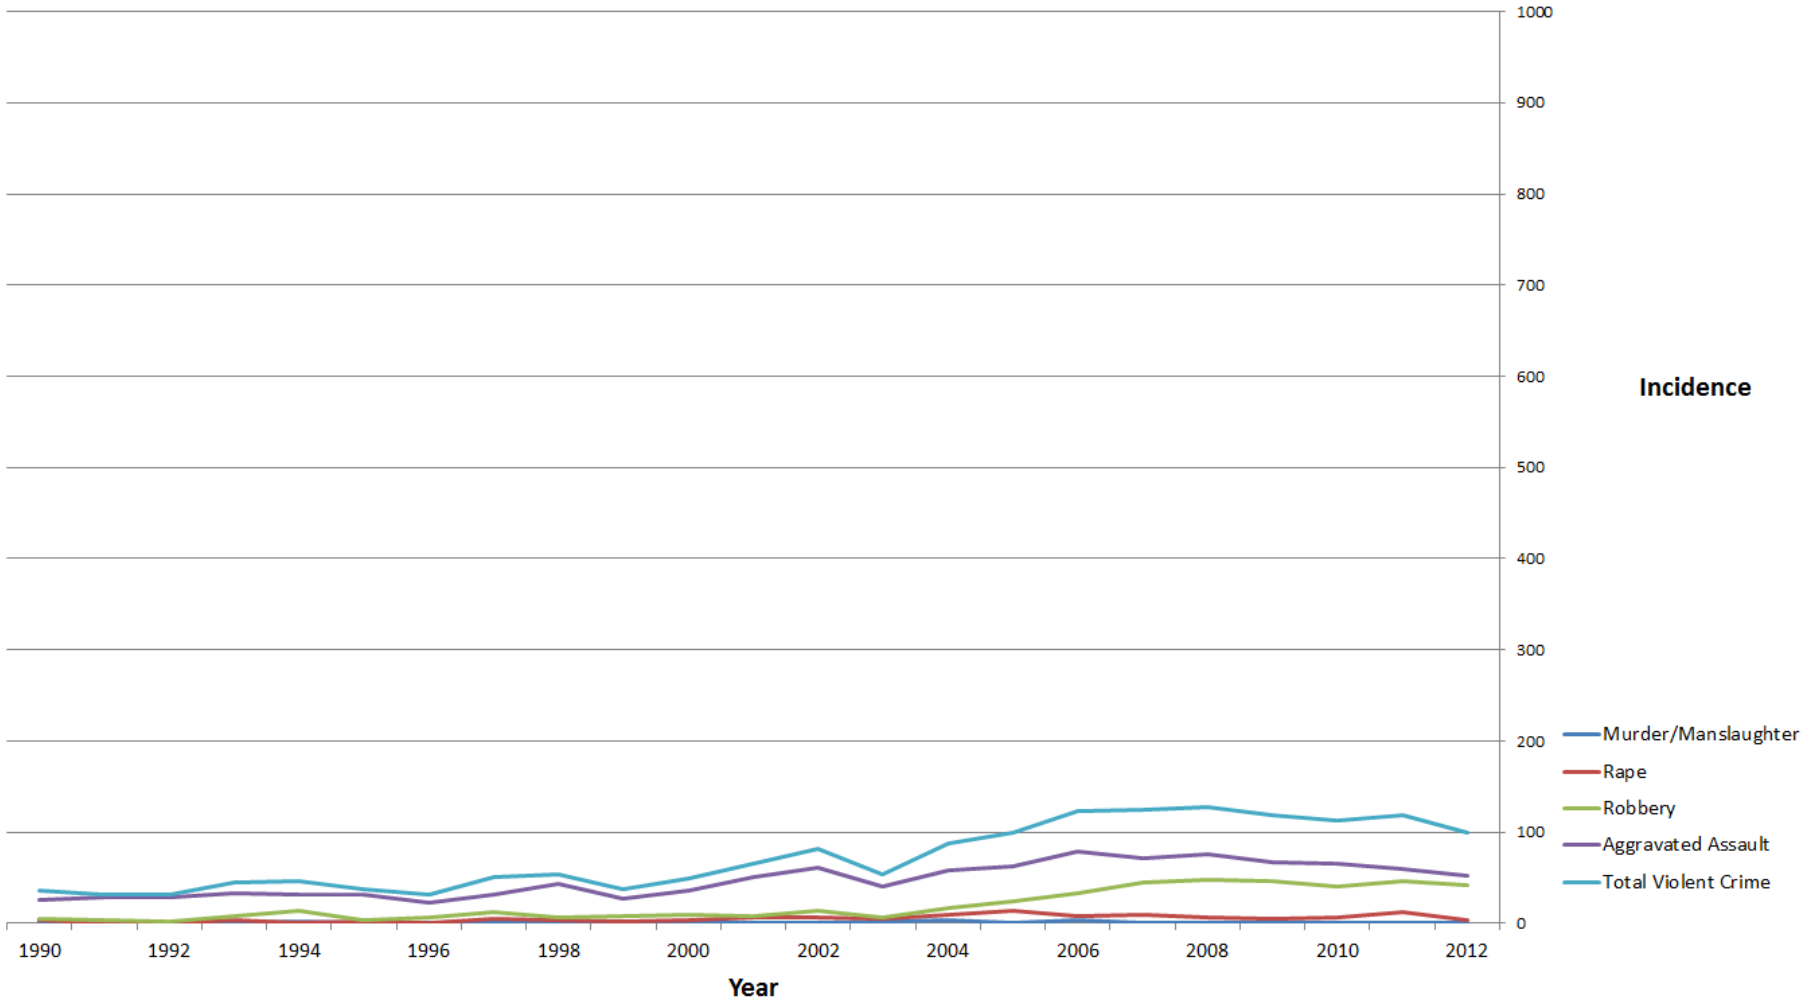

Violent Crime Data (per capita analysis based upon 100,000 people) **from 1990 to 2012**

Violent Crime Index in Pittsburg

Violent Crime Index in Antioch

Violent Crime Index in Brentwood

Violent Crime Index in Oakley

Violent Crime Data (based on incidence) from 1990 to 2012

Violent Crime by Incidence in Pittsburg

Violent Crime by Incidence in Antioch

Violent Crime by Incidence in Brentwood

Violent Crime by Incidence in Oakley

Property Crime Data (per capita analysis based upon 100,000 people)

from 1990 to 2012

Property Crime Index in Pittsburgh

Property Crime Index in Antioch

Property Crime Index in Brentwood

Property Crime Index in Oakley