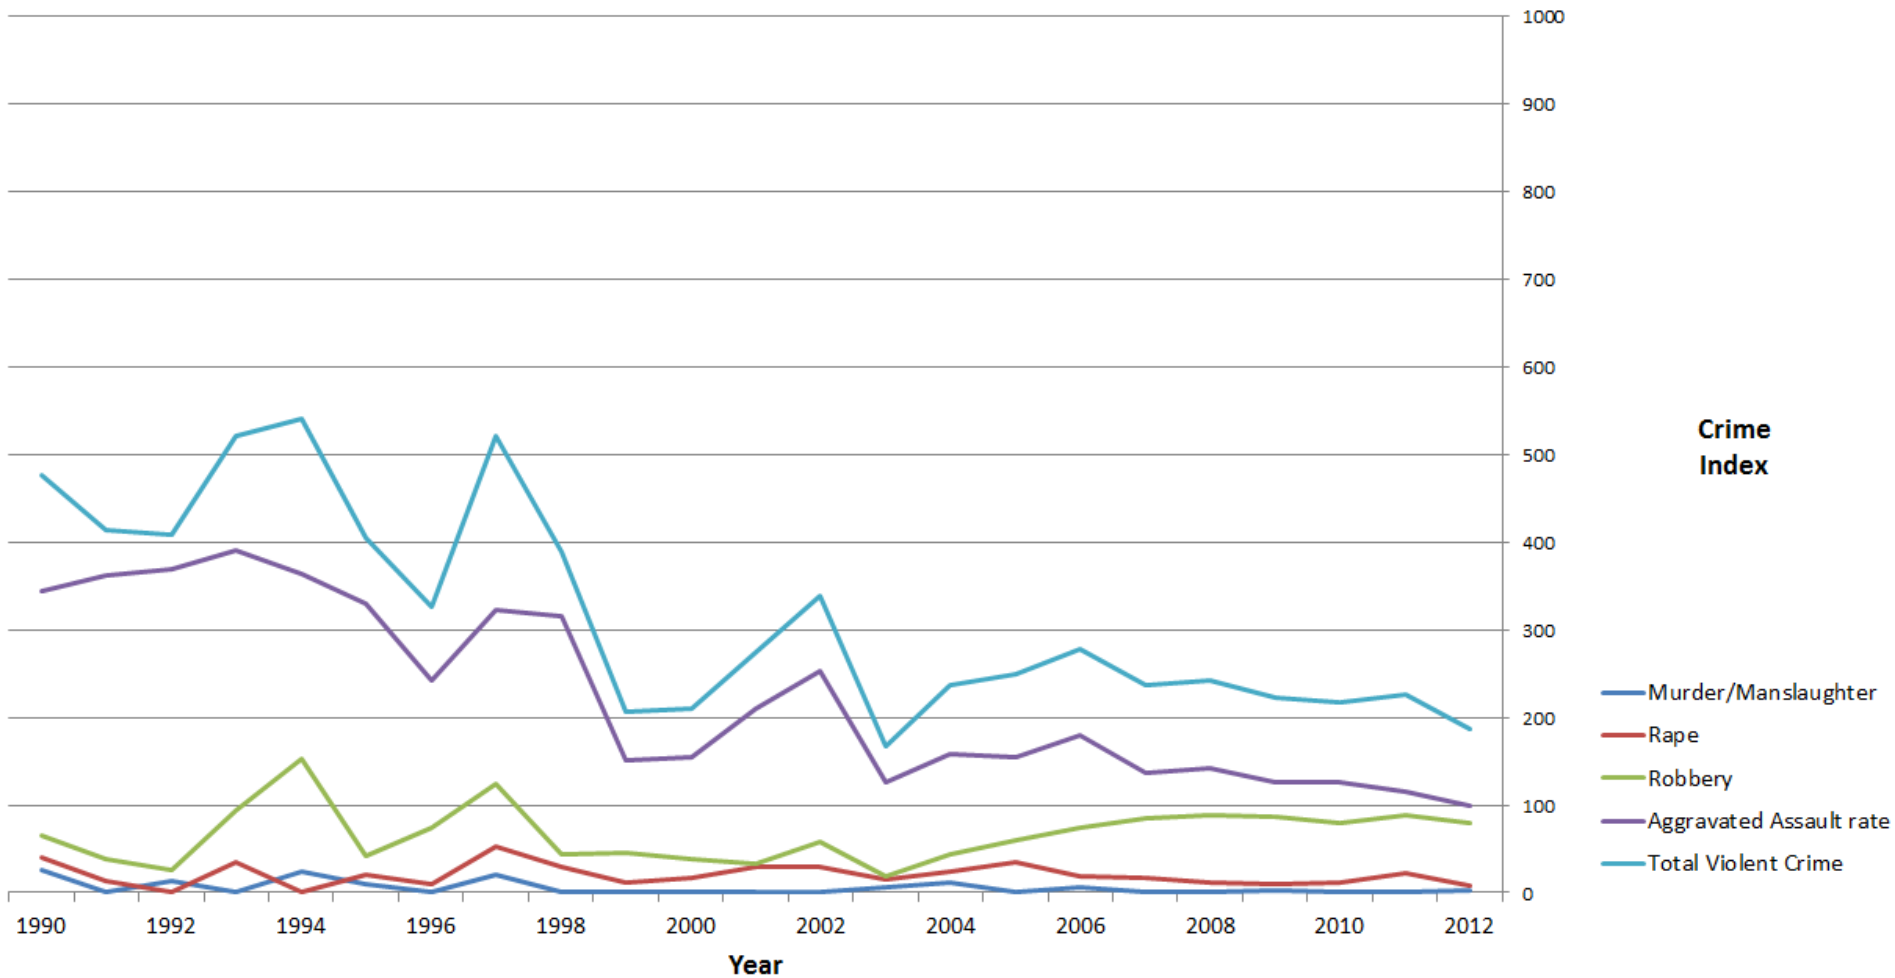

2016 Unemployment Rates

Unemployment Rates (est. Mar. 2016)	Bay Point	Pittsburg	Antioch	Brentwood	Oakley	Bethel Island
Labor Force	10,500	33,600	51,900	27,000	19,300	800
Employment	9,500	31,700	48,500	25,900	18,200	700
Unemployment Number	900	1,900	3,400	1,100	1,100	50
Unemployment Rates	9.00%	5.70%	6.60%	4.00%	5.90%	6.20%

Violent Crime Data (per capita analysis based upon 100,000 people) **from 1990 to 2012**

Violent Crime Index in Pittsburg

Violent Crime Index in Antioch

Violent Crime Index in Brentwood

Violent Crime Index in Oakley

Violent Crime Data (based on incidence) from 1990 to 2012

Violent Crime by Incidence in Pittsburg

Violent Crime by Incidence in Antioch

Violent Crime by Incidence in Brentwood

Violent Crime by Incidence in Oakley