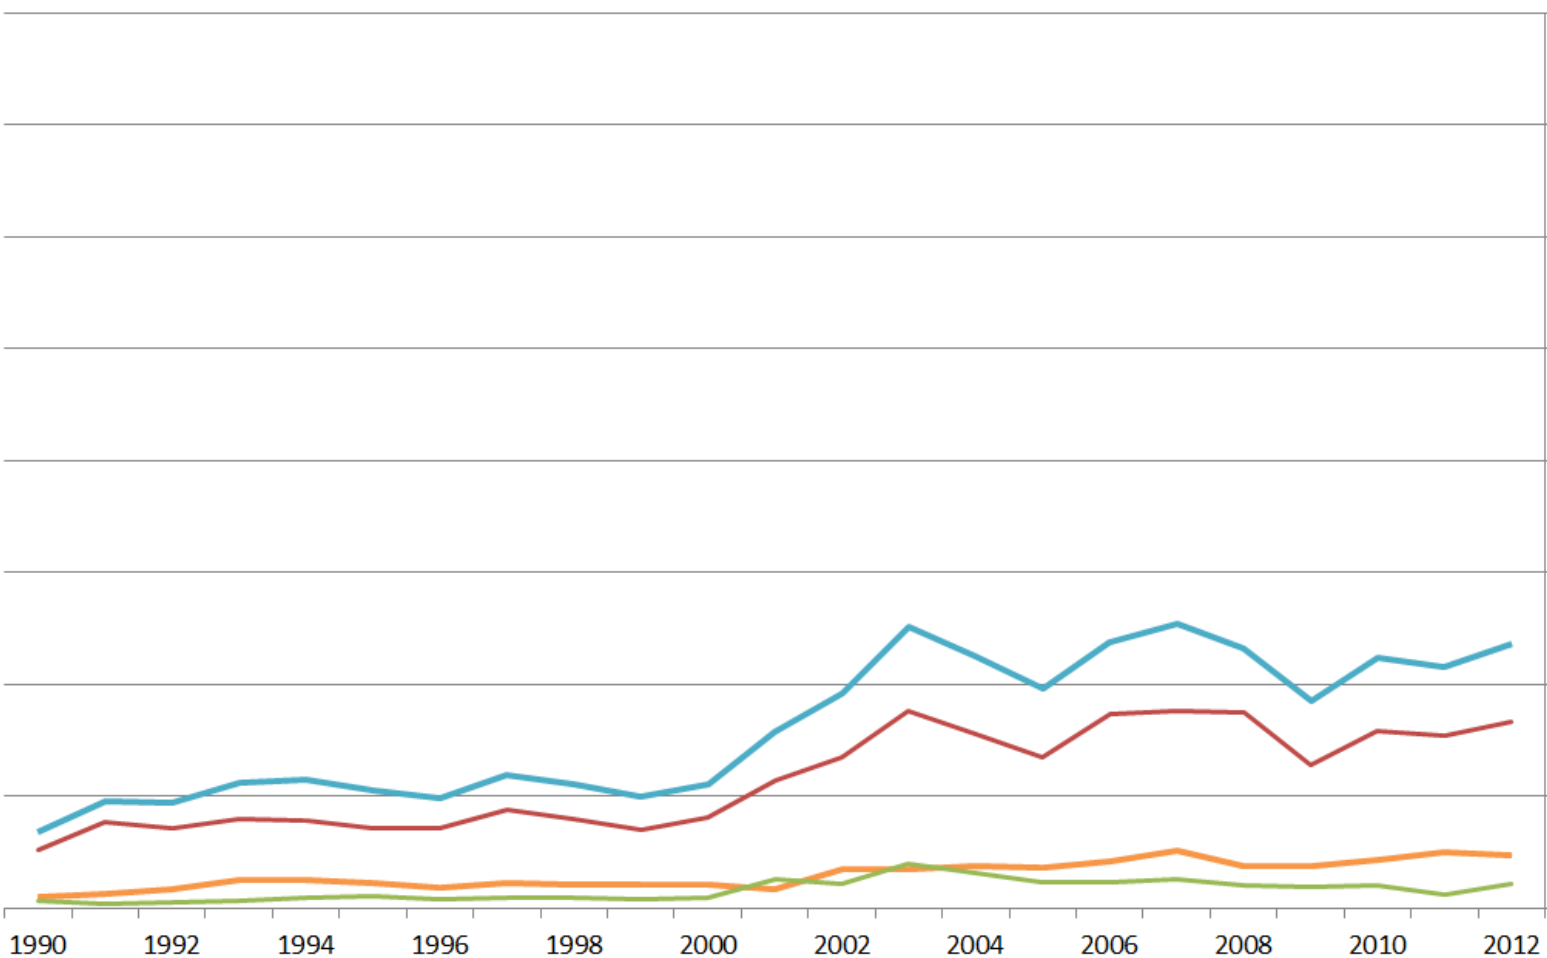

Property Crime by Incidence in Brentwood

Incidence

- Burglary
- Larceny Theft
- Vehicle Theft
- Total Property Crime