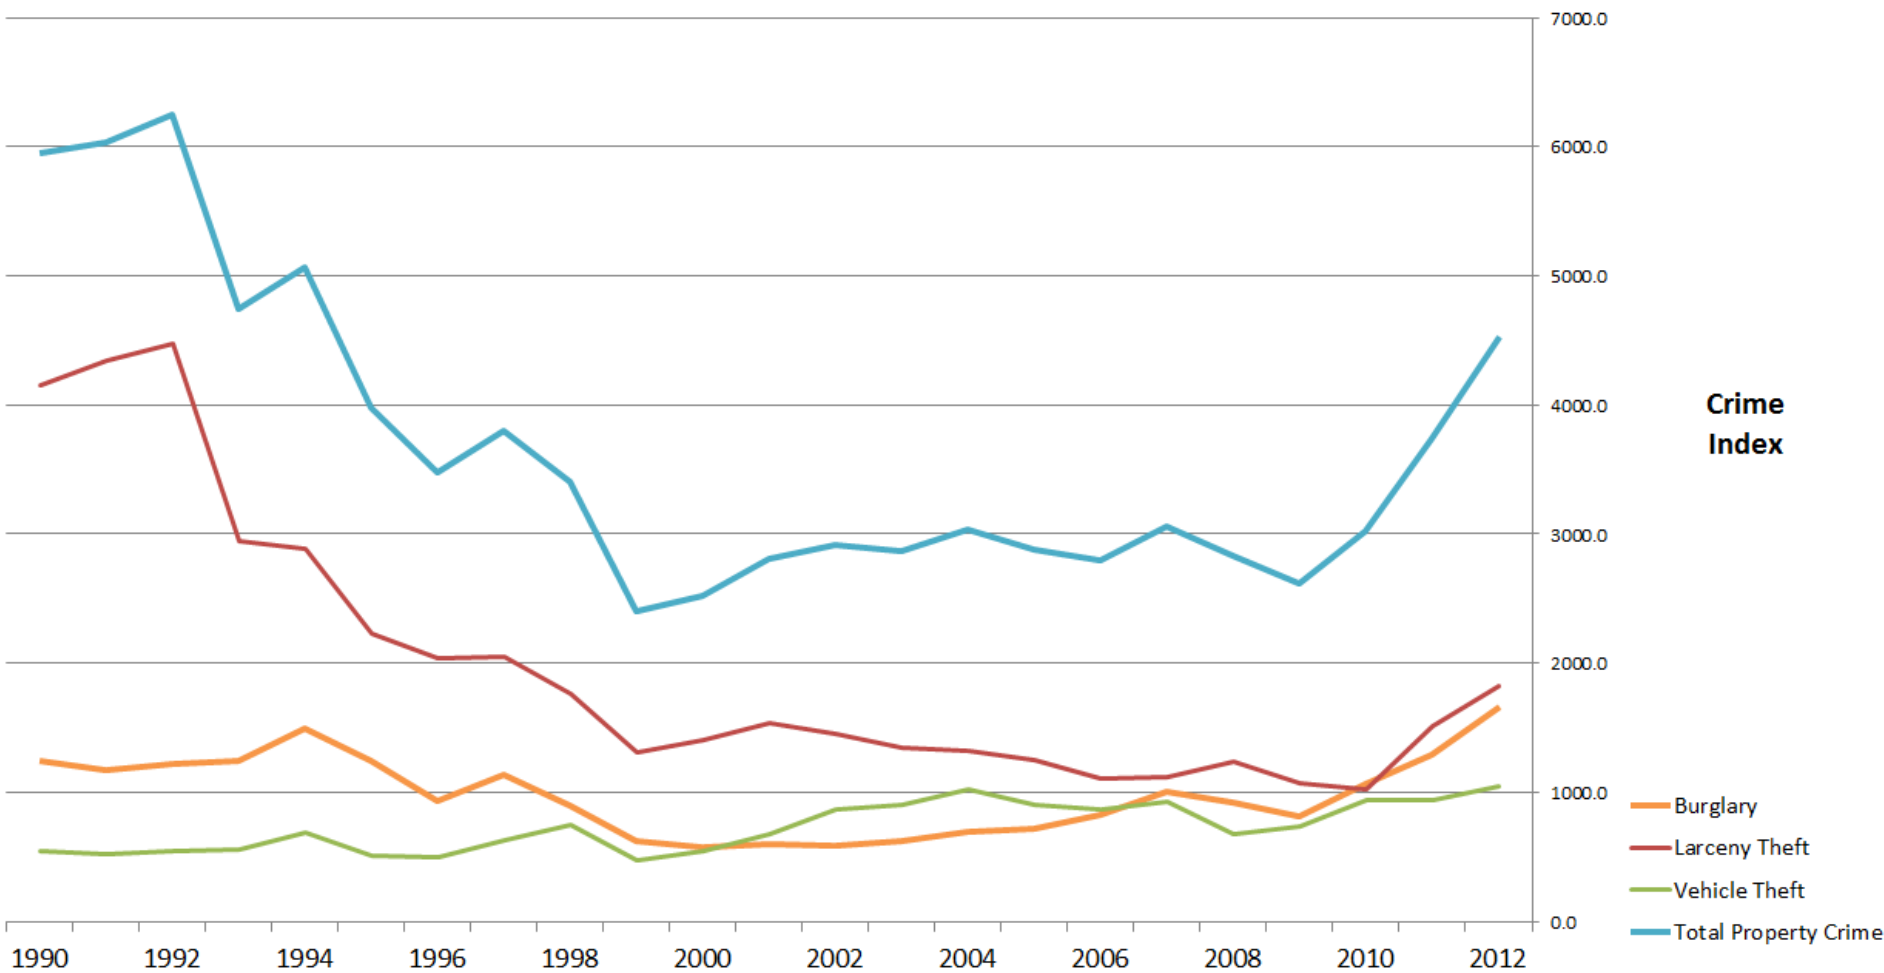

Violent Crime Data (per capita analysis based upon 100,000 people) **from 1990 to 2012**

Violent Crime Index in Pittsburg

Violent Crime Index in Antioch

Violent Crime Index in Brentwood

Violent Crime Index in Oakley

Violent Crime Data (based on incidence) from 1990 to 2012

Violent Crime by Incidence in Pittsburg

Violent Crime by Incidence in Antioch

Violent Crime by Incidence in Brentwood

Violent Crime by Incidence in Oakley

Property Crime Data (per capita analysis based upon 100,000 people)

from 1990 to 2012

Property Crime Index in Pittsburgh

Property Crime Index in Antioch

Property Crime Index in Brentwood

Property Crime Index in Oakley