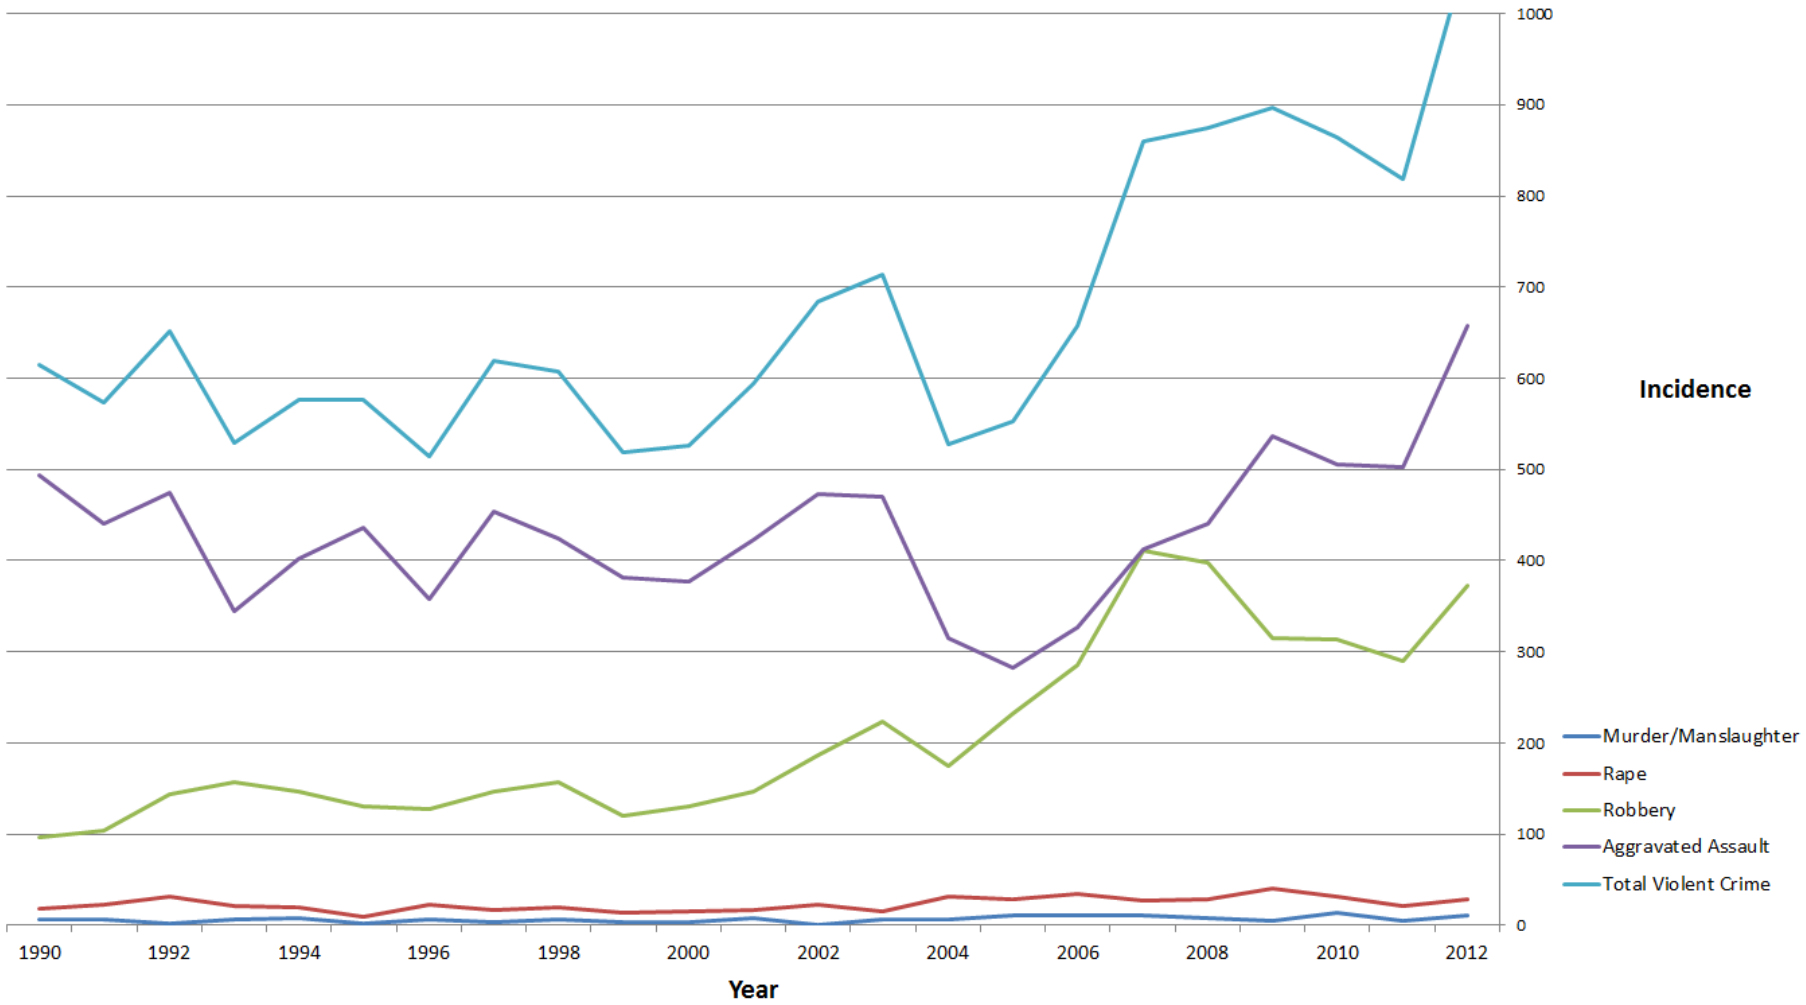

Violent Crime Data (per capita analysis based upon 100,000 people) **from 1990 to 2012**

Violent Crime Index in Pittsburg

Violent Crime Index in Antioch

Violent Crime Index in Brentwood

Violent Crime Index in Oakley

Violent Crime Data (based on incidence) from 1990 to 2012

Violent Crime by Incidence in Pittsburg

Violent Crime by Incidence in Antioch

Violent Crime by Incidence in Brentwood

Violent Crime by Incidence in Oakley