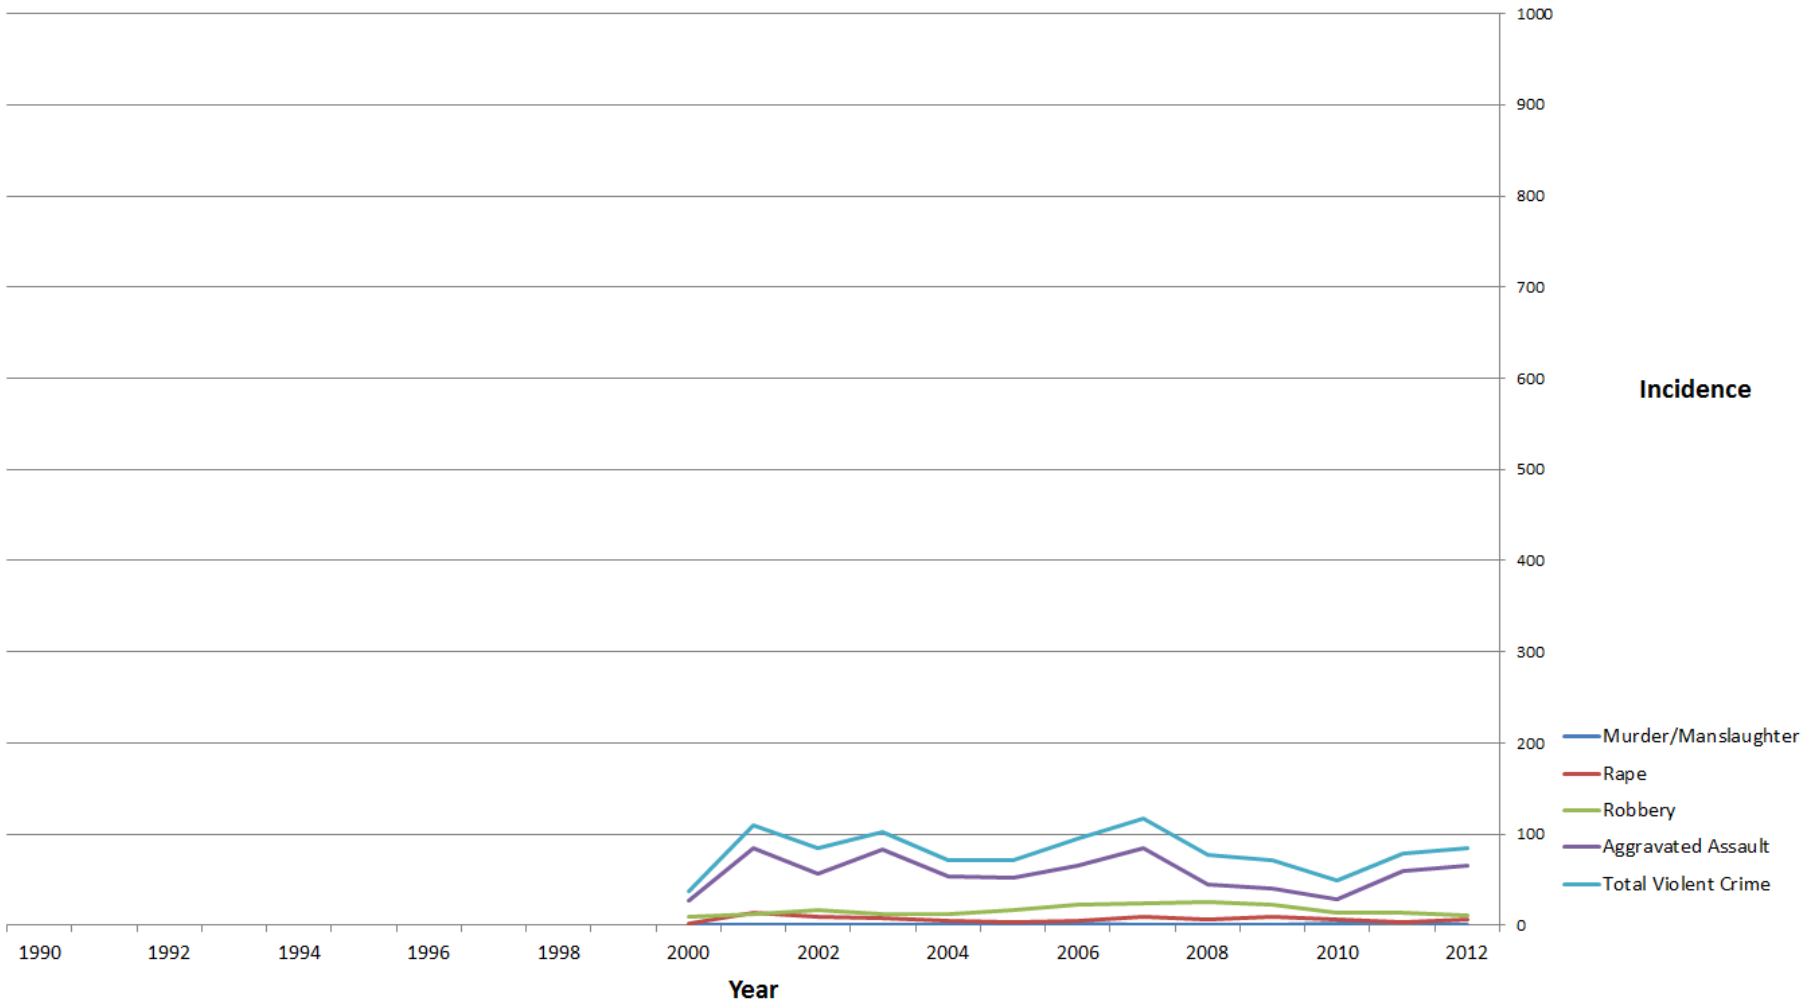

Violent Crime Data (per capita analysis based upon 100,000 people) **from 1990 to 2012**

Violent Crime Index in Pittsburg

Violent Crime Index in Antioch

Violent Crime Index in Brentwood

Violent Crime Index in Oakley

Violent Crime Data (based on incidence) from 1990 to 2012

Violent Crime by Incidence in Pittsburg

Violent Crime by Incidence in Antioch

Violent Crime by Incidence in Brentwood

Violent Crime by Incidence in Oakley

Property Crime Data (per capita analysis based upon 100,000 people)

from 1990 to 2012

Property Crime Index in Pittsburgh

Property Crime Index in Antioch

Property Crime Index in Brentwood

Property Crime Index in Oakley