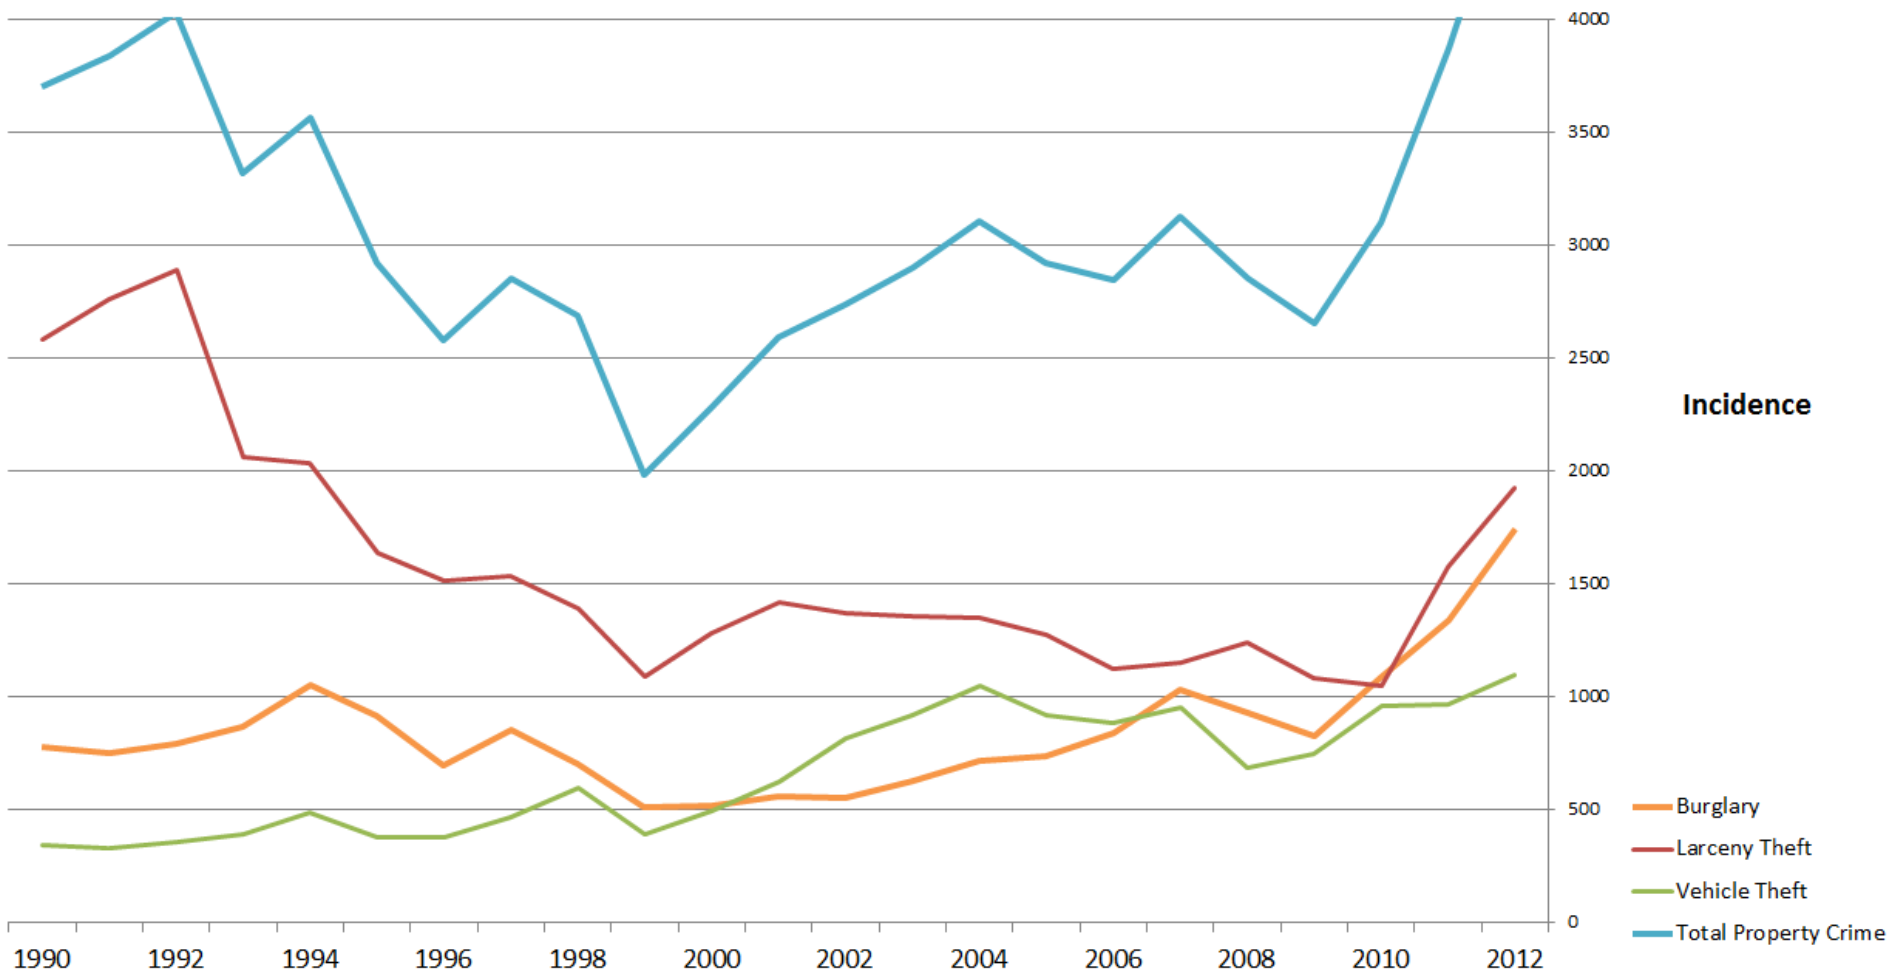

Property Crime by Incidence in Antioch