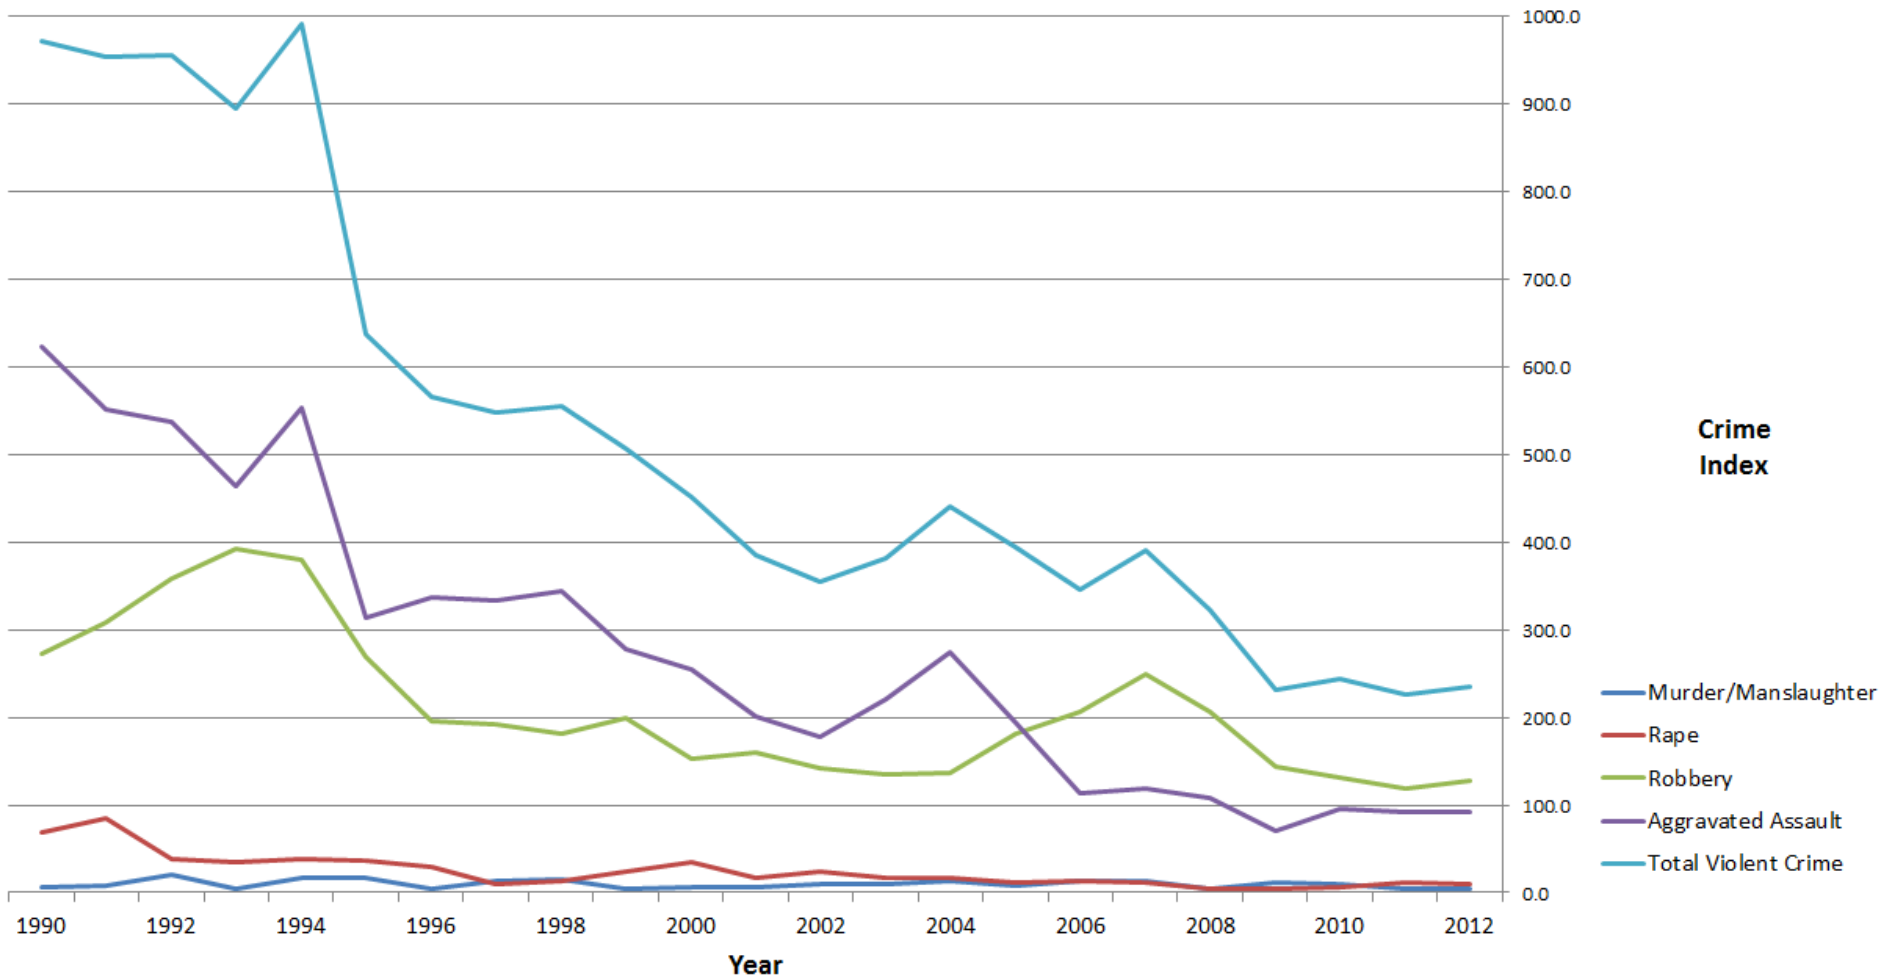

1990 to 2016 Population Growth Statistics

1990-2016 Population and Growth Statistics	Bay Point	Pittsburg	Antioch	Brentwood	Oakley	Bethel Island
2015 Population (est.)	28,718	69,427	110,542	58,962	39,817	2,158
1990 Population (Bay Point & Bethel Island ^{est.2000})	21,534	47,564	62,195	7,563	18,225	2,312
Square Miles	7	19	29	15	16	6
2015 Population Density (est. per sq mi)	3,896	3,625	3,800	3,982	2,464	388
1990 to 2016 Population Growth (Bay Point & Bethel Island ^{est.2000})	7,184	21,863	48,347	51,399	21,592	-154

2014 Population By Race & Ethnicity	Bay Point	Pittsburg	Antioch	Brentwood	Oakley	Bethel Island
Population Sample Size	21,586	65,761	105,630	54,062	37,391	2,158
White Population	50.36%	36.29%	49.74%	74.52%	67.37%	93.70%
Black or African American Population	12.60%	18.41%	17.93%	5.09%	8.14%	0%
American Indian and Alaska Native	0.26%	0.38%	0.94%	0.503%	1.51%	1.07%
Asian	8.44%	16.44%	10.37%	8.26%	8.66%	0%
Native Hawaiian and Other Pacific Islander	0.55%	1.67%	0.79%	0.17%	0.19%	0%
Multi-racial Population	6.08%	6.46%	8.26%	6.65%	6.57%	3.85%
Population Hispanic Ethnicity	56.21%	40.23%	34.03%	25.77%	36.87%	15.01%
Population Non Hispanic	43.79%	59.77%	65.97%	74.23%	63.12%	84.99%

Economic Data

2014 Median & Mean Household Income Estimates

2014 Household Income	Bay Point	Pittsburg	Antioch	Brentwood	Oakley	Bethel Island
Median Household Income	\$41,749	\$60,376	\$65,770	\$88,697	\$78,597	\$36,845
Average Household Income	\$55,886	\$74,516	\$79,307	\$103,413	\$90,410	\$60,090

Violent Crime Data (per capita analysis based upon 100,000 people) **from 1990 to 2012**

Violent Crime Index in Pittsburg

Violent Crime Index in Antioch

Violent Crime Index in Brentwood

Violent Crime Index in Oakley