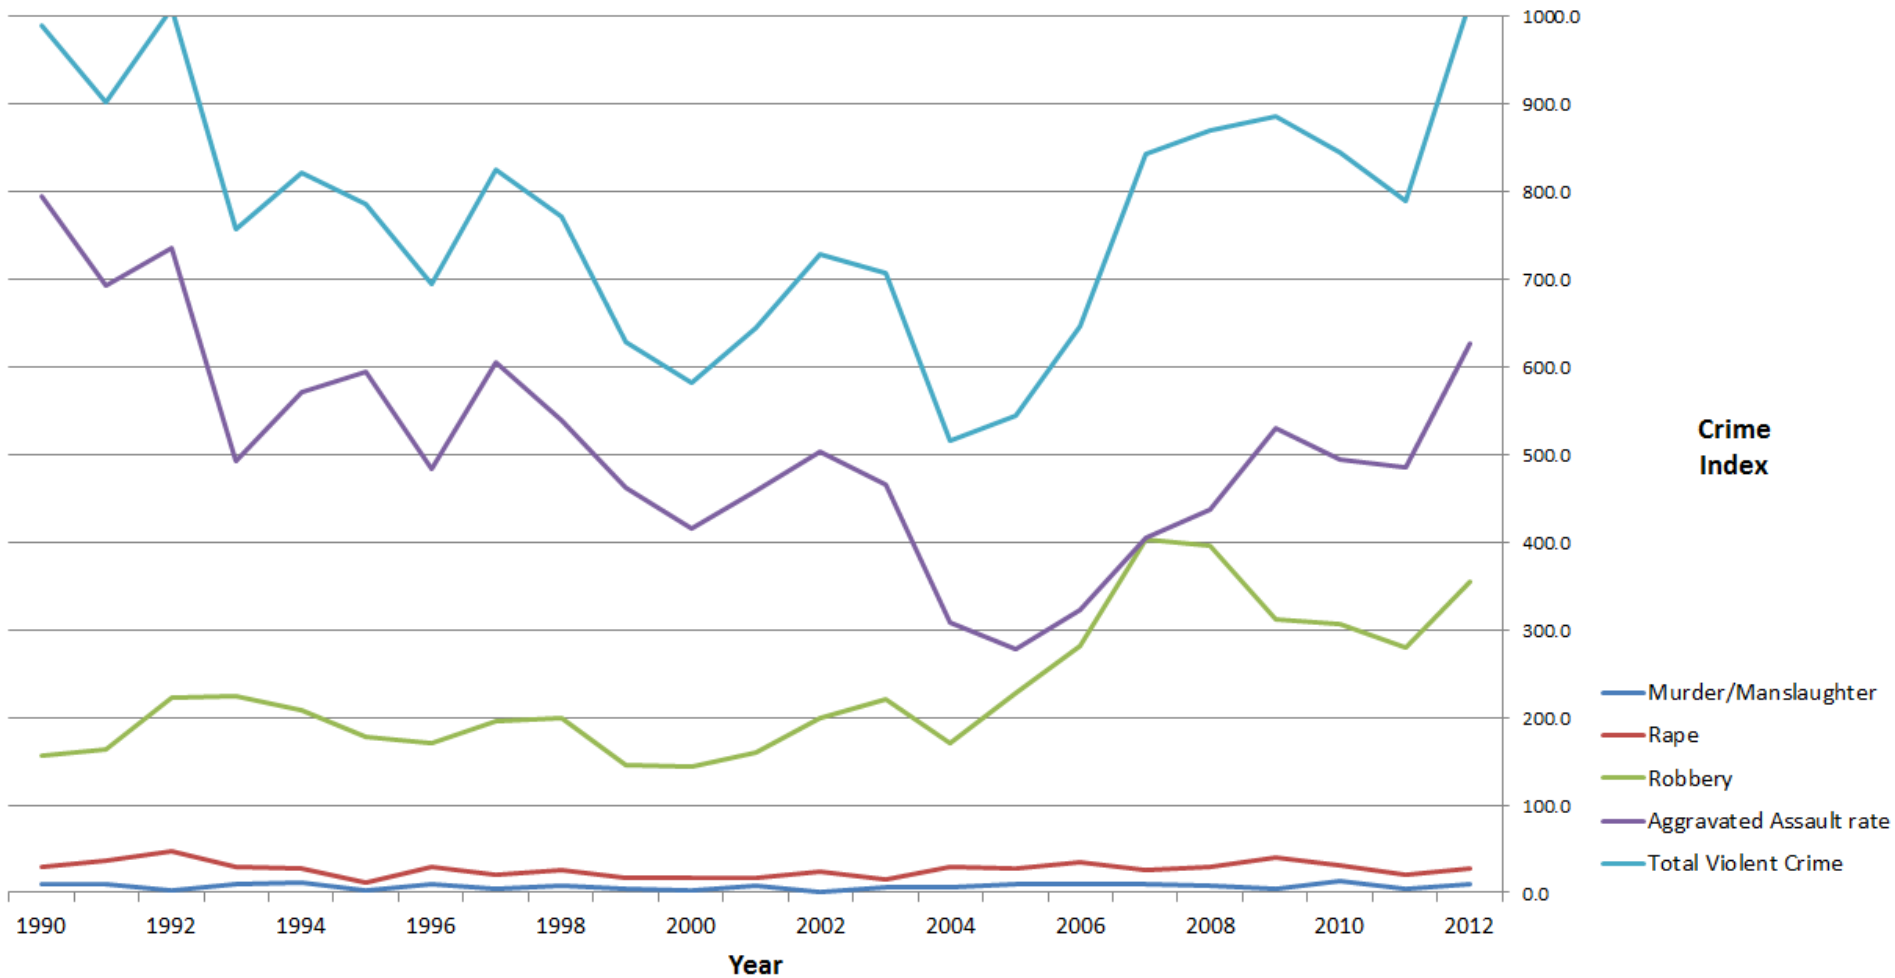

2016 Unemployment Rates

Unemployment Rates (est. Mar. 2016)	Bay Point	Pittsburg	Antioch	Brentwood	Oakley	Bethel Island
Labor Force	10,500	33,600	51,900	27,000	19,300	800
Employment	9,500	31,700	48,500	25,900	18,200	700
Unemployment Number	900	1,900	3,400	1,100	1,100	50
Unemployment Rates	9.00%	5.70%	6.60%	4.00%	5.90%	6.20%

Violent Crime Data (per capita analysis based upon 100,000 people) **from 1990 to 2012**

Violent Crime Index in Pittsburg

Violent Crime Index in Antioch

Violent Crime Index in Brentwood

Violent Crime Index in Oakley

Violent Crime Data (based on incidence) from 1990 to 2012

Violent Crime by Incidence in Pittsburg

Violent Crime by Incidence in Antioch

Violent Crime by Incidence in Brentwood

Violent Crime by Incidence in Oakley