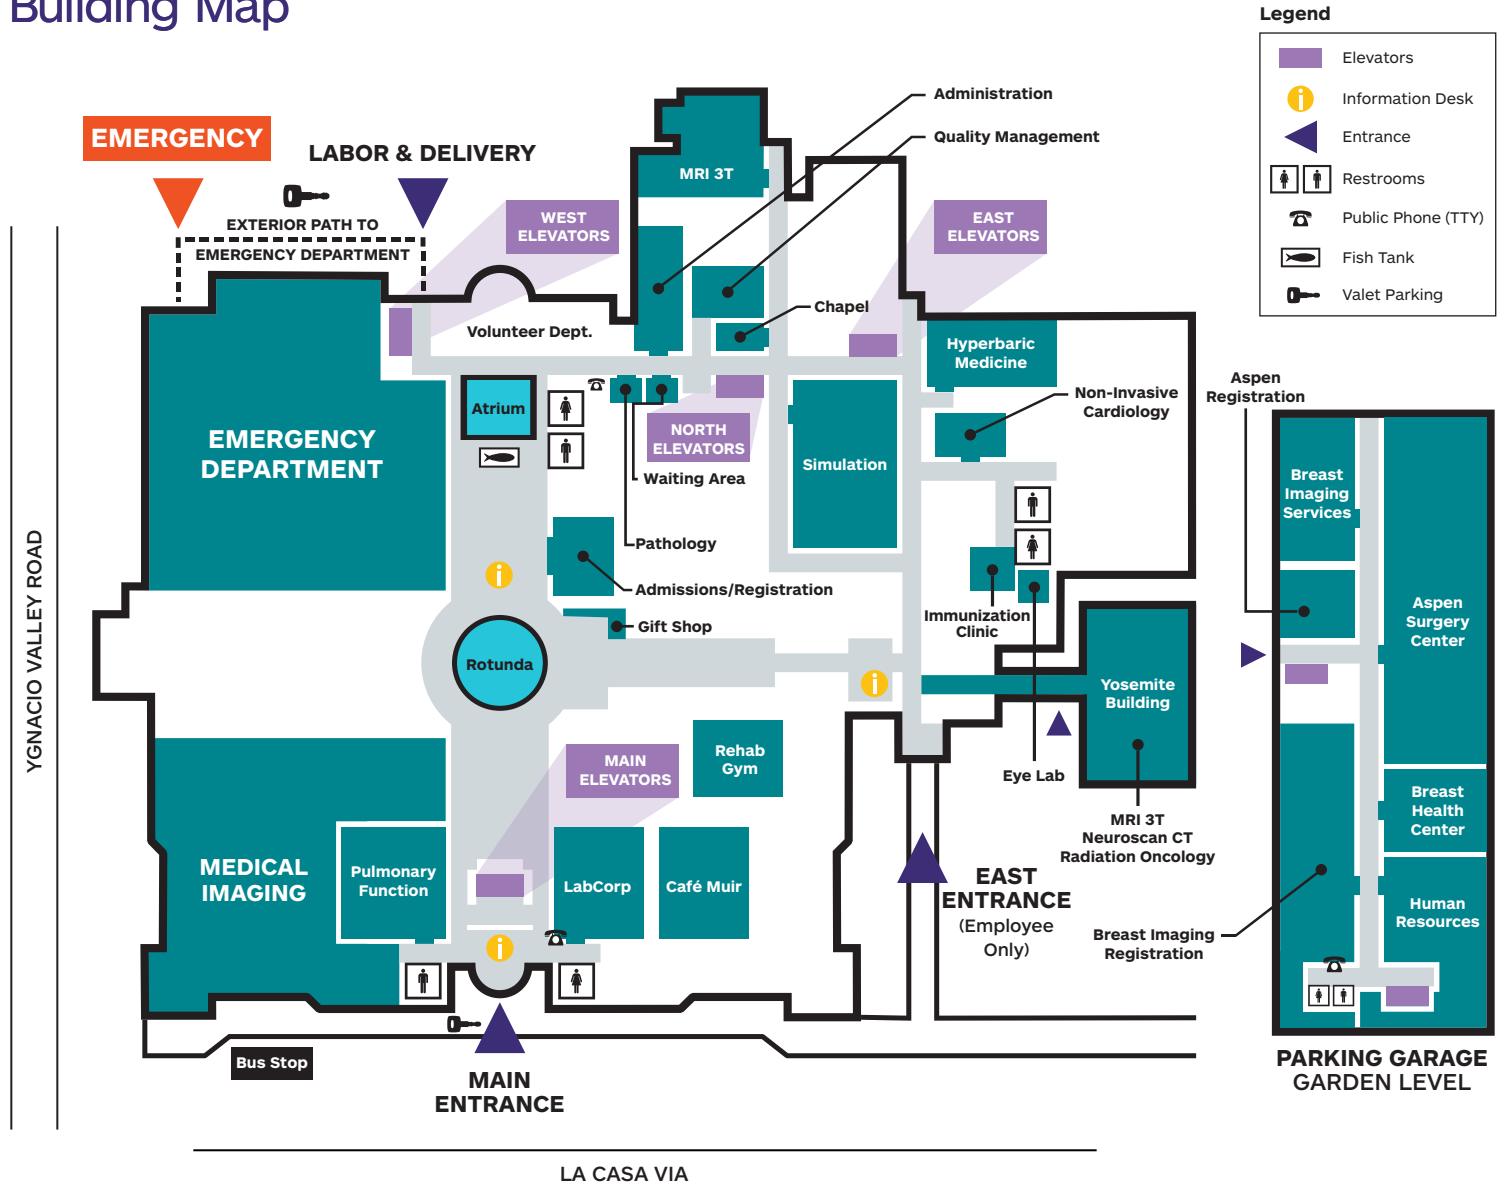

John Muir Health, Walnut Creek Medical Center

Building Map

SERVICE	FLOOR	ELEVATOR
Acute Rehabilitation	4	MAIN
Administration	1	
Admissions/Registration	1	
Aspen Surgery Center	GARAGE, GARDEN LEVEL	
Breast Health Center	GARAGE, GARDEN LEVEL	
Breast Imaging	GARAGE, GARDEN LEVEL	
Café Muir	1	
Cardiac Stress Testing	Go to Registration	
Chapel	1	
Conference Center	B	MAIN OR WEST
EMERGENCY DEPARTMENT	1	
Endoscopy	2	MAIN
Eye Lab	1	
Family Birth Center		
Antepartum	3	WEST
Labor & Delivery	3	WEST
Mother/Baby	3	MAIN
Neonatal Intensive Care	3	MAIN
Pediatrics	3	MAIN
Gift Shop	1	
Human Resources	GARAGE, GARDEN LEVEL	
Hyperbaric Medicine	1	
ICU	2	NORTH
Cardiopulmonary ICU	2	MAIN
Neuroscience ICU	2	MAIN
Trauma ICU	1	
Interventional Radiology	1	

SERVICE	FLOOR	ELEVATOR
Lab Corp	1	
Medical Imaging	1	
Medical Records	5	MAIN
Medical Surgical	1	
MRI 3T	1	
MuirLab Patient Service Center	1	
Non-Invasive Cardiology	1	
Cardiac Ultrasound	1	
EKG	4	MAIN
Orthopedics	3	EAST
Outpatient Infusion Center (OIC)	B	WEST
Pastoral Care	3	NORTH
Pediatrics Hematology/Oncology	3	NORTH
Pediatric ICU	B	MAIN
Pharmacy	2	NORTH
Progressive Care	1	
Pulmonary Function	1	
Quality Management	1	
Registration	1	
Rehab Gym	2	MAIN
Simulation	2	MAIN
Surgery	2	MAIN
Post Anesthesia Care/Recovery	2	MAIN
Pre-Procedure	1	
Yosemite Building		
MRI 3T		
Neuroscan CT		
Radiation Oncology		

PATIENT ROOM	SERVICE	FLOOR	ELEVATOR
209-220	2E-MSICU	2	EAST
236-246	2N-ICU	2	NORTH
247-273	Progressive Care	2	NORTH
321-328	PICU	3	NORTH
2401-2412	Trauma ICU	2	MAIN
2501-2512	Neuroscience ICU	2	MAIN
378-397	Antepartum	3	WEST
398, Beds 1-12	Labor & Delivery	3	WEST
3401-3416	Pediatrics	3	MAIN

PATIENT ROOM	SERVICE	FLOOR	ELEVATOR
3417-3449	Neonatal Intensive Care	3	MAIN
3501-3535	Mother/Baby	3	MAIN
475-494	Med/Surgery Trauma	4	WEST
4401-4432	Orthopedics	4	MAIN
4501-4530	Acute Rehabilitation	4	MAIN
575-597	Post Surgical	5	WEST
5401-5433	Oncology	5	MAIN
5501-5533	Endocrine/Renal	5	MAIN