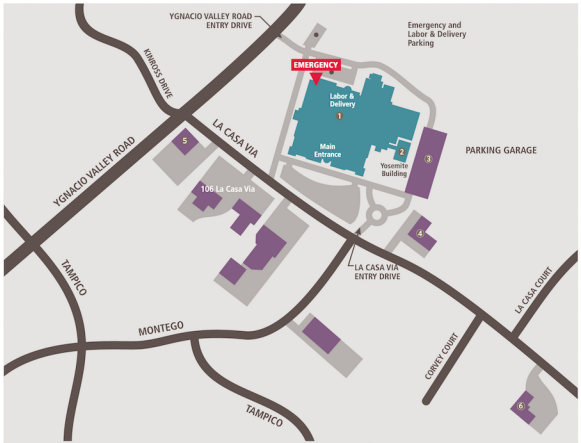

Vicinity Map

John Muir Medical Center, Walnut Creek

1 Main Hospital
1601 Ygnacio Valley Road

4 175 Casa Via
• Cardiac Conditioning
• Diabetes Clinic

2 Yosemite Building
115 La Casa Via
• MRI 3T
• Neuroscan CT
• Radiation Oncology

5 1479 Ygnacio Valley Road
• Pediatric Specialty Clinic

3 Parking Garage
133 La Casa Via
Garden Level
• Aspen Surgery Center
• Breast Health Center
• Breast Imaging Services
• Human Resources

6 240 La Casa Via
• Wound Care Center